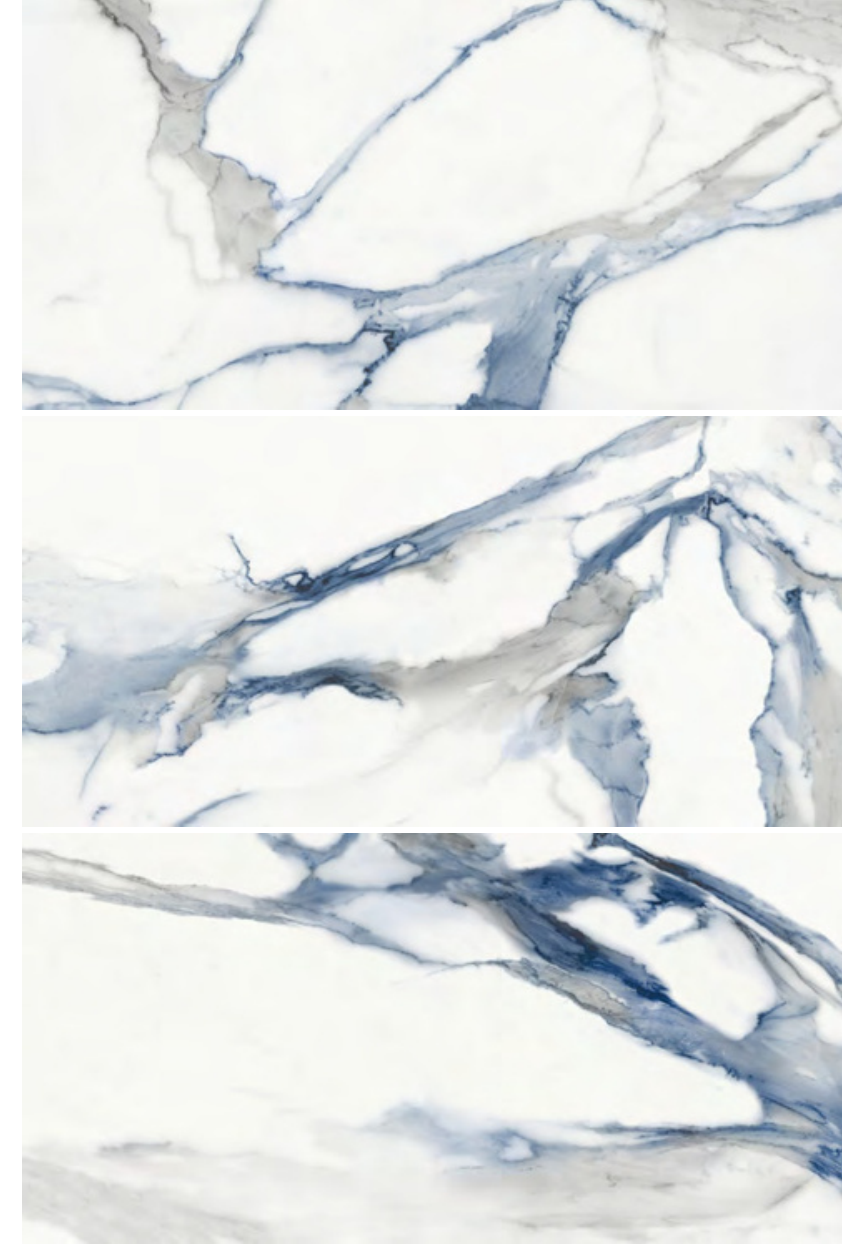

EBAT | SIZES

30x60 60x120
12"x24" 24"x48"

Blue
Mavi

Ürün Product	Ebat | Sizes (cm/in)	Kalınlık Thickness (mm)	Pieces Adet X	M² X	X	M² X	kg X	SKID Wgt Deviation (%)
Sırlı Porselen Glazed Porcelain	30x60 24"x48"	8.4 mm	8	1.44	32	46.08	849.44 kg	-/+ 3
Sırlı Porselen Glazed Porcelain	60x120 24"x48"	8.2 mm	2	1.44	36	51.84	963.8 kg	-/+ 3