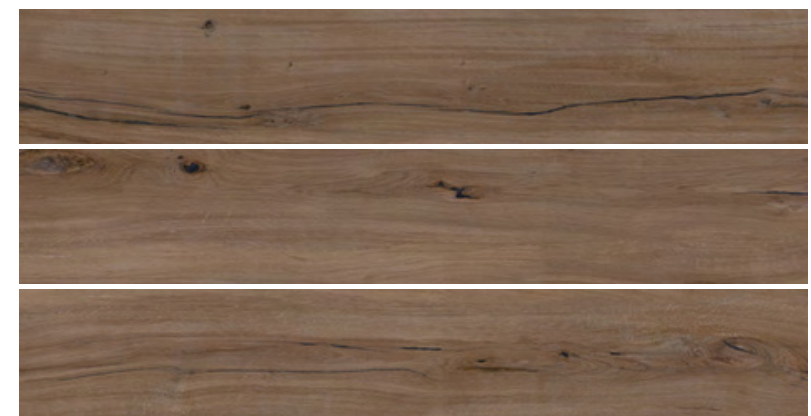

Massive Wood

EBAT | SIZES

20x120
8"x48"

Maple
Akağaç

Oak
Meşe

Noce

Ürün Product Sırlı Porselen Glazed Porcelain	Ebat Sizes (cm/in) 20x120 8"x48"	Kalınlık Thickness (mm) 9mm	Pieces Adet X	M ² X	X	M ² X	kg X	SKID Wgt Deviation (%) -/+ 3
			6	1.44	36	51.84	1069 kg	