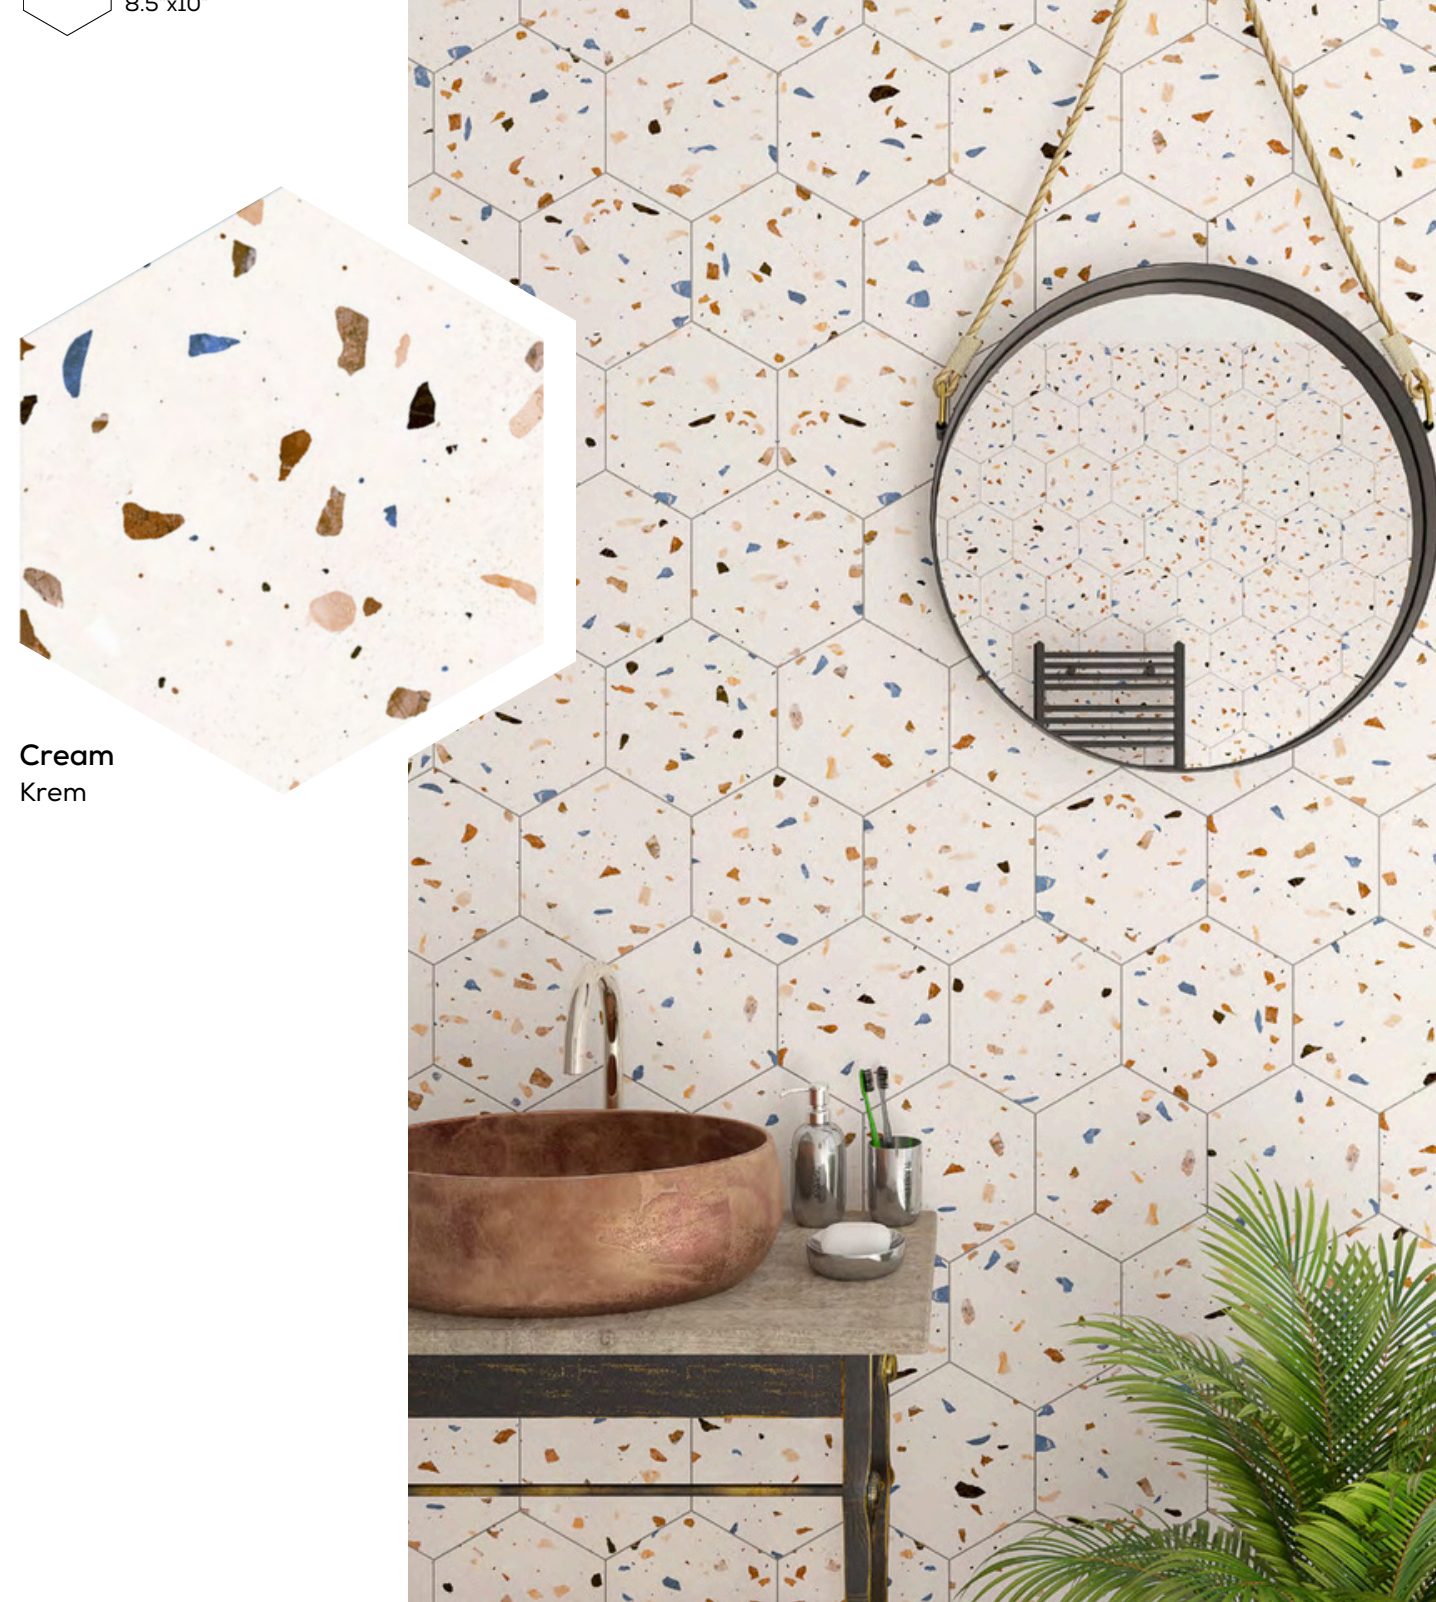

Ürün Product Sırlı Porselen Glazed Porcelain	Ebat Sizes (cm/in)	Kalınlık Thickness (mm)	Pieces X	M ² X	X X	M ² X	kg X	SKID Wgt Deviation (%)
	21,5x25 8½"x 10"	9mm	17	0.69	84	57.96	1163 kg	-/+ 3

Swan

EBAT | SIZES

White
Beyaz

Play

EBAT | SIZES

Cream
Krem

Ürün Product Sırlı Porselen Glazed Porcelain	Ebat Sizes (cm/in)	Kalınlık Thickness (mm)	Pieces X	M ² X	X	M ² X	kg X	SKID Wgt Deviation (%)
	21,5x25 8½"x10"	9mm	17	0.69	84	57.96	1163 kg	-/+ 3