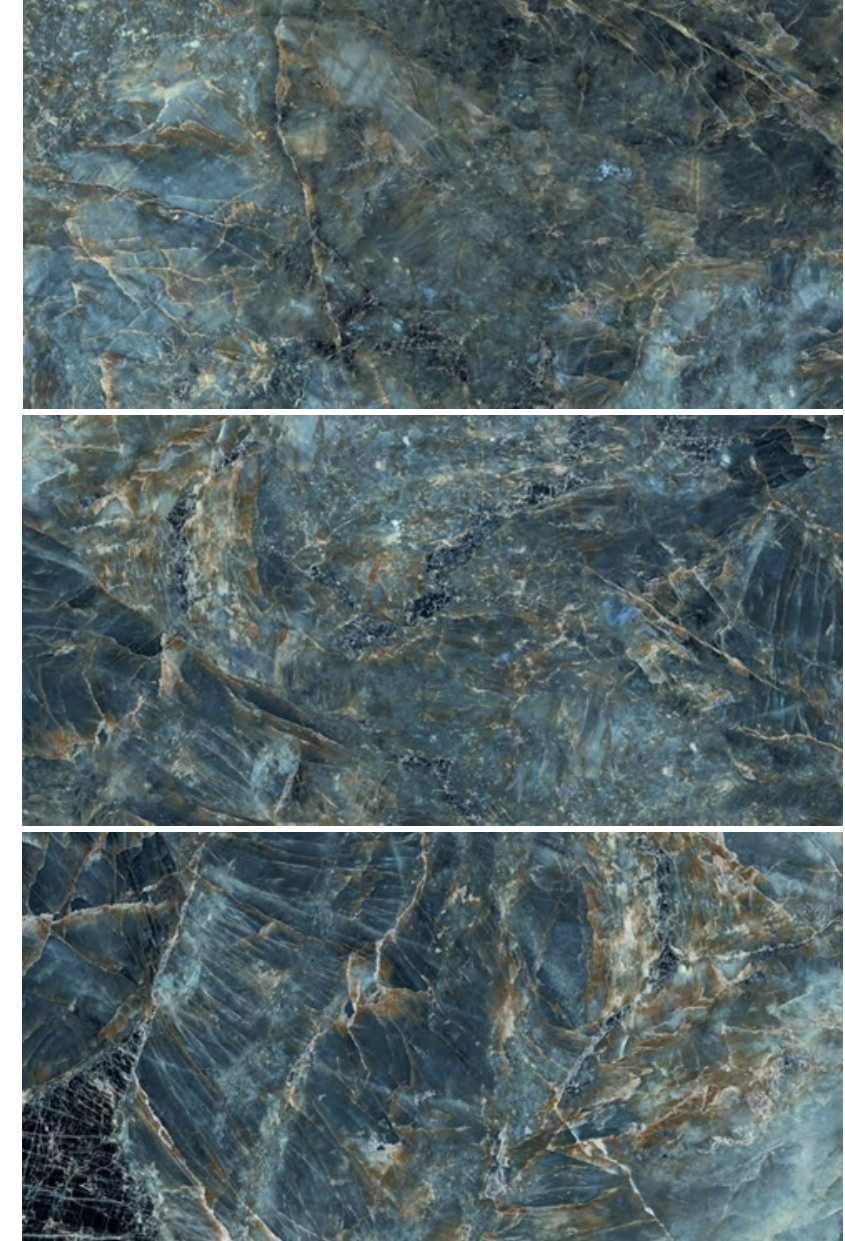

Dark Blue
Koyu Mavi

Ürün Product	Ebat | Sizes (cm/in)	Kalınlık Thickness (mm)	Pieces Adet	M² X	M² X	M² X	kg X	SKID Wgt Deviation (%)
Sırlı Porselen Glazed Porcelain	60x120 24"x48"	8.2mm	2	1.44	36	51,84	963,8 kg	-/+ 3