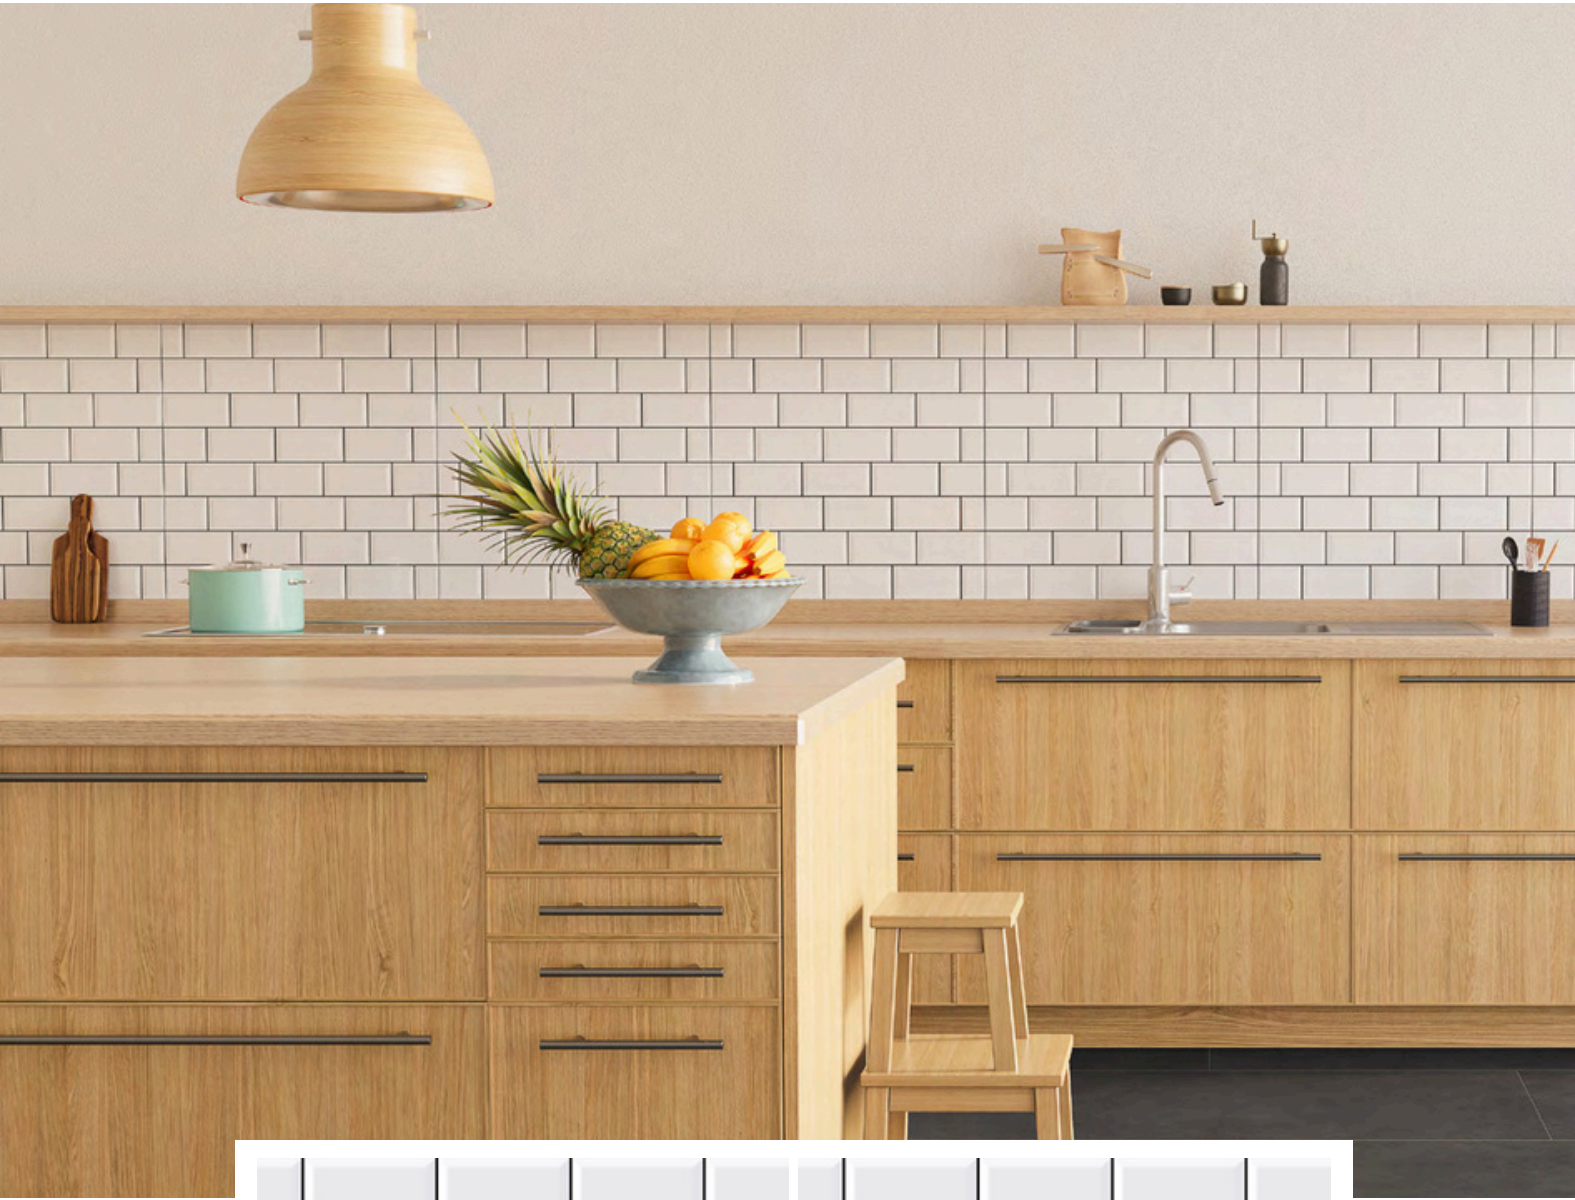

EBAT | SIZES

30x60
12"x24"

KAPTAN
DIŞ TİCARET

EBAT | SIZES

30x60
12"x24"

White
Beyaz

Multi

Black
Siyah