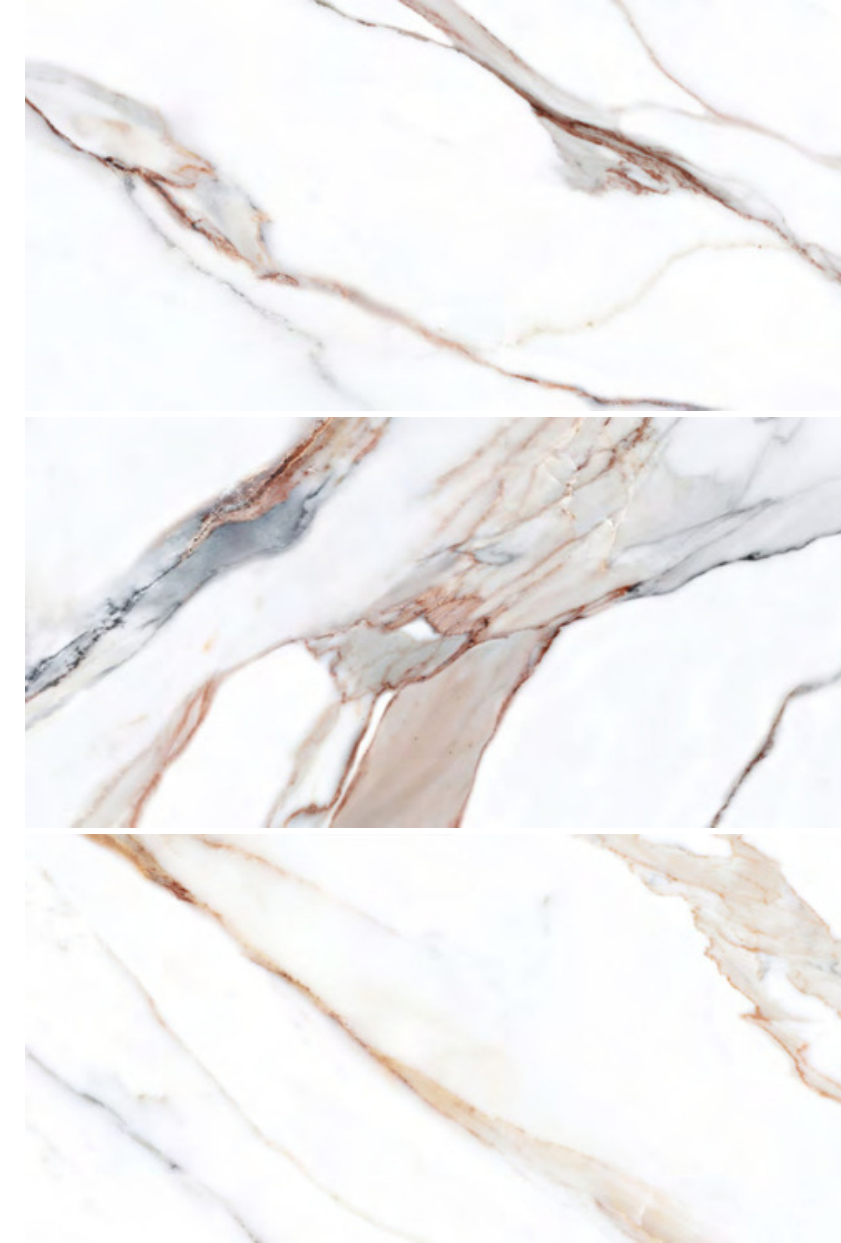

White
Beyaz

Ürün Product	Ebat | Sizes (cm/in)	Kalınlık Thickness (mm)	Pieces Adet X	M² X	X	M² X	kg X	SKID Wgt Deviation (%)
Sırlı Porselen Glazed Porcelain	30x60 12"x24"	8.4 mm	8	1.44	32	46.08	849.44 kg	-/+ 3
Sırlı Porselen Glazed Porcelain	60x120 24"x48" 80x160	8.2 mm	2	1.44	36	51.84	963,8 kg	-/+ 3
Sırlı Porselen Glazed Porcelain	32"x64"	11 mm	2	2.56	18	46.08	1140.6 kg	-/+ 3