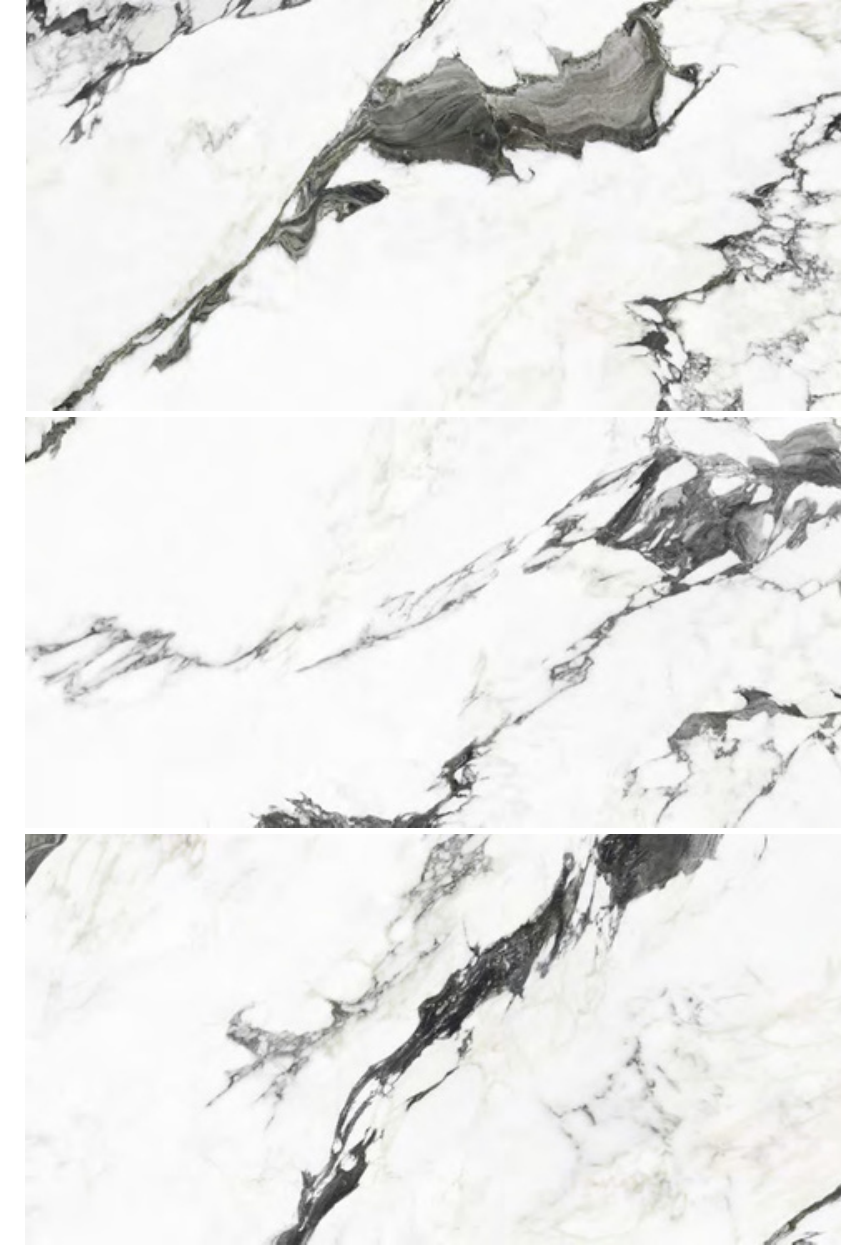

White
Beyaz

Ürün Product	Ebat | Sizes (cm/in)	Kalınlık Thickness (mm)	Pieces Adet	M² X	X	M² X	kg X	SKID Wgt Deviation (%)
Sırlı Porselen Glazed Porcelain	60x120 24"x48"	8.2mm	2	1.44	36	51,84	963,8 kg	-/+ 3