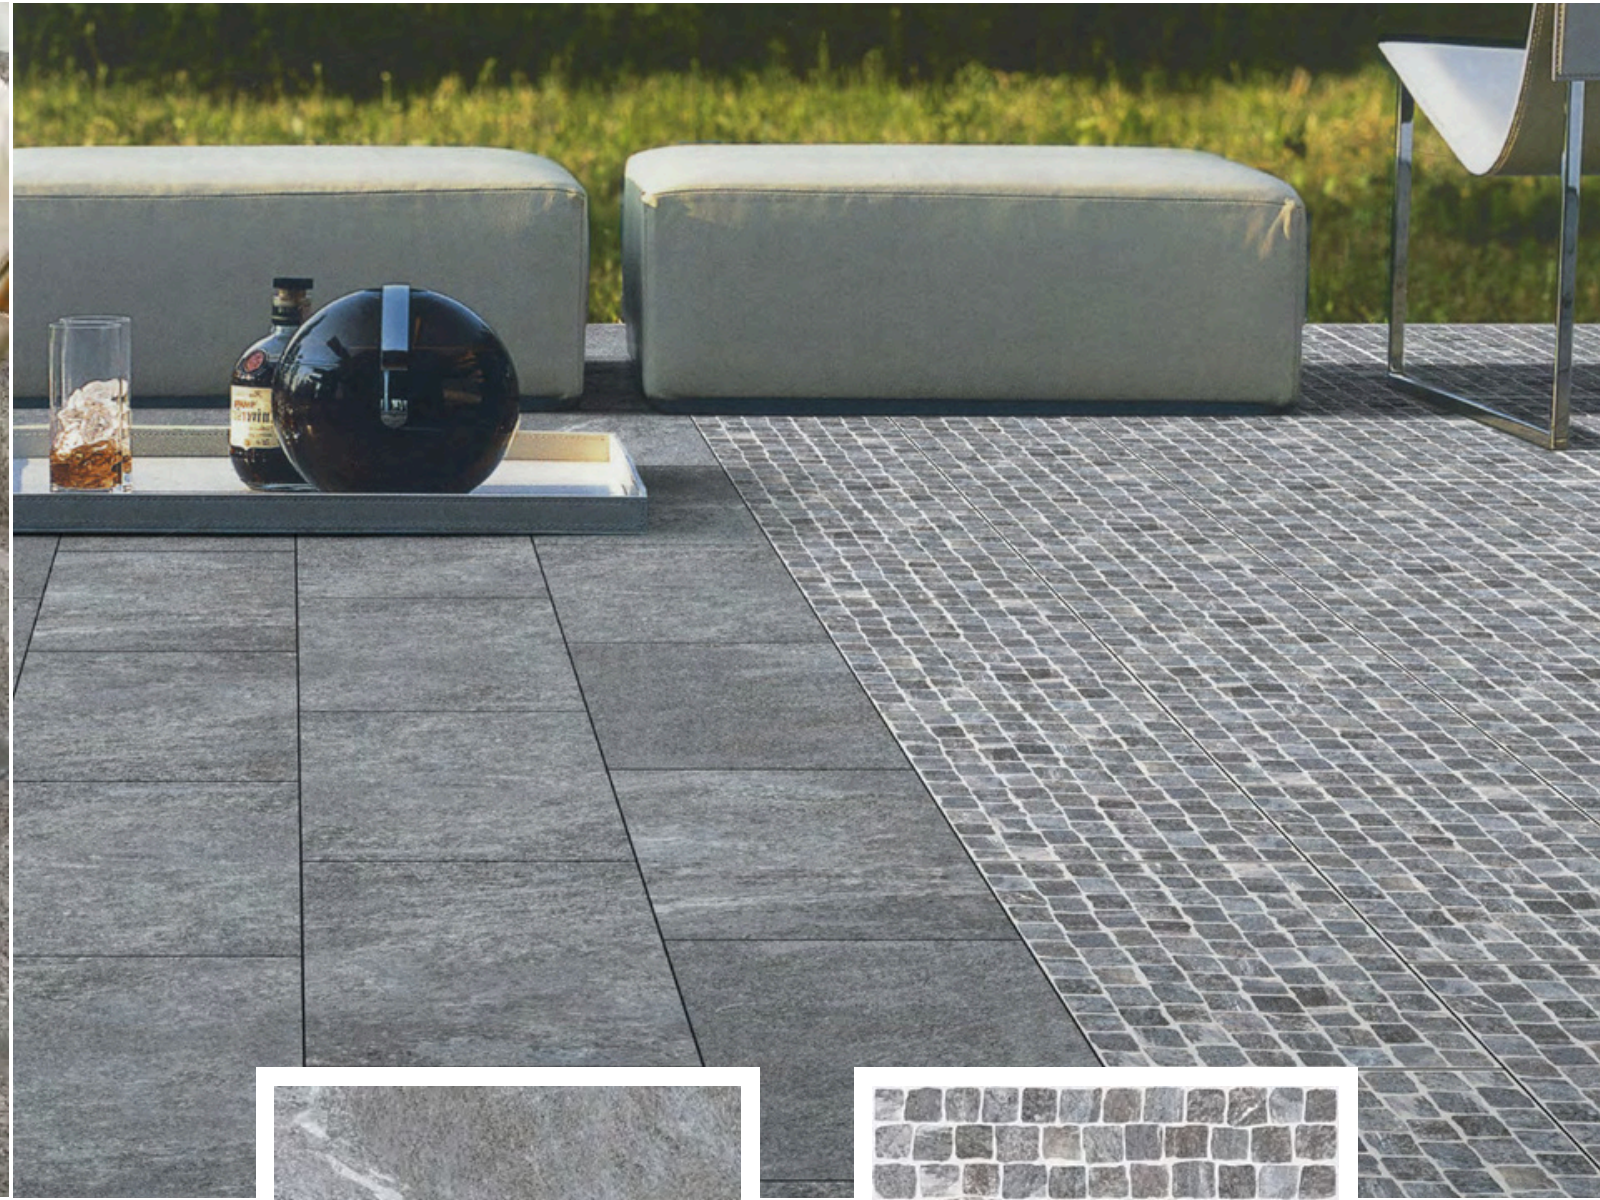

EBAT | SIZES

40x60
16"x24"

EBAT | SIZES

40x60
16"x24"

Pietra Piezza

Beige
Bej

Grey
Gri

Grey
Gri