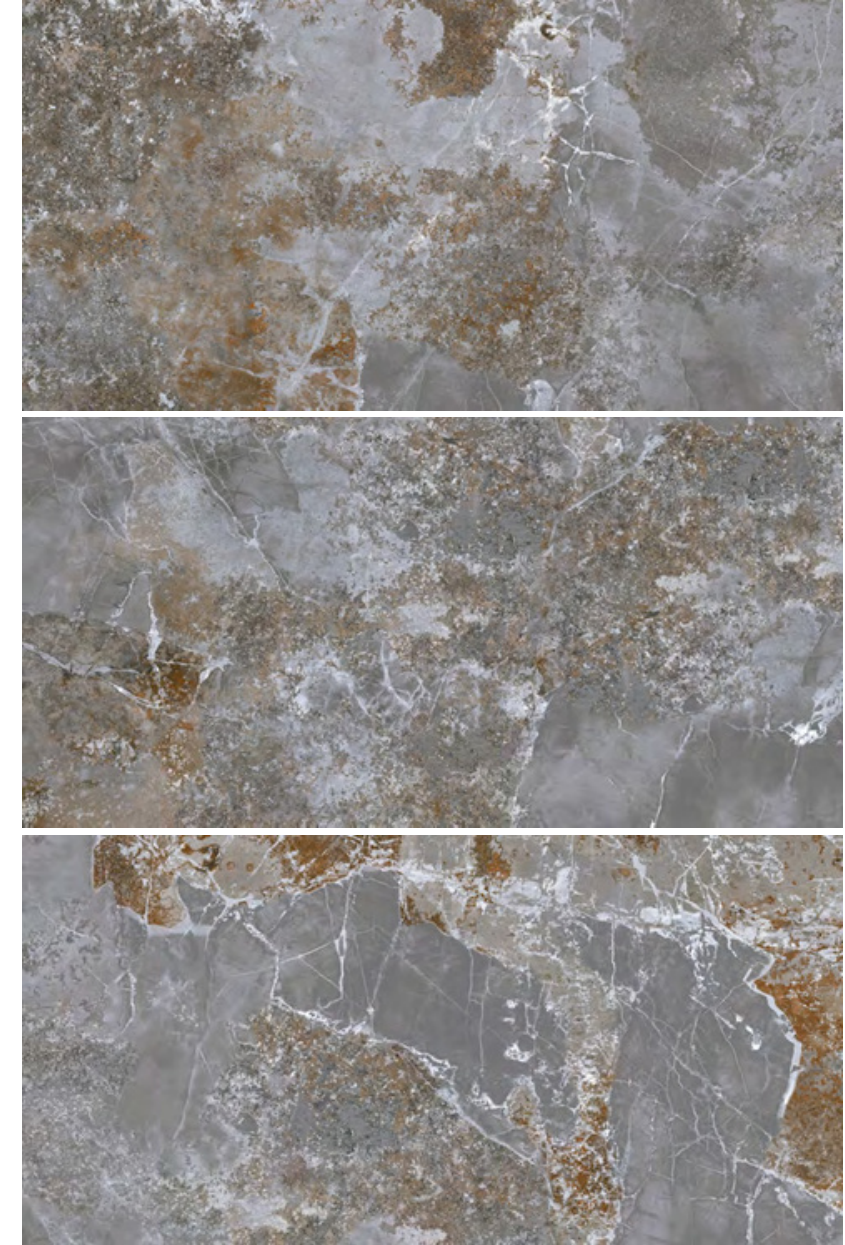

Grey
Gri

Ürün Product Sırlı Porselen Glazed Porcelain	Ebat | Sizes (cm/in) 60x120 24"x48"	Kalınlık Thickness (mm) 8.2mm	Pieces Adet X	M² X	X	M² X	kg X	SKID Wgt Deviation (%) -/+ 3
			2	1.44	36	51.84	963.8 kg