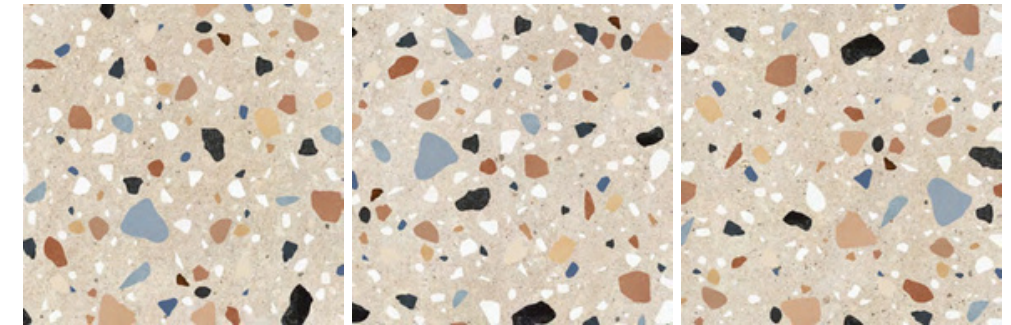

Sand

Ürün Product	Ebat | Sizes (cm/in)	Kalınlık Thickness (mm)	Pieces Adet X	M² X	X X	M² X	kg X	SKID Wgt Deviation (%)
Sırlı Porselen Glazed Porcelain (Rectified)	60x60 24"x24"	8.2mm	4	1.44	32	46.08	863.4 kg	-/+ 3
Sırlı Porselen Glazed Porcelain	60x120 24"x48"	8.2mm	2	1.44	36	51.84	963.8 kg	-/+ 3
Sırlı Porselen Glazed Porcelain	80x80 32"x32"	10 mm	2	1.28	42	53.76	1234.6 kg	-/+ 3