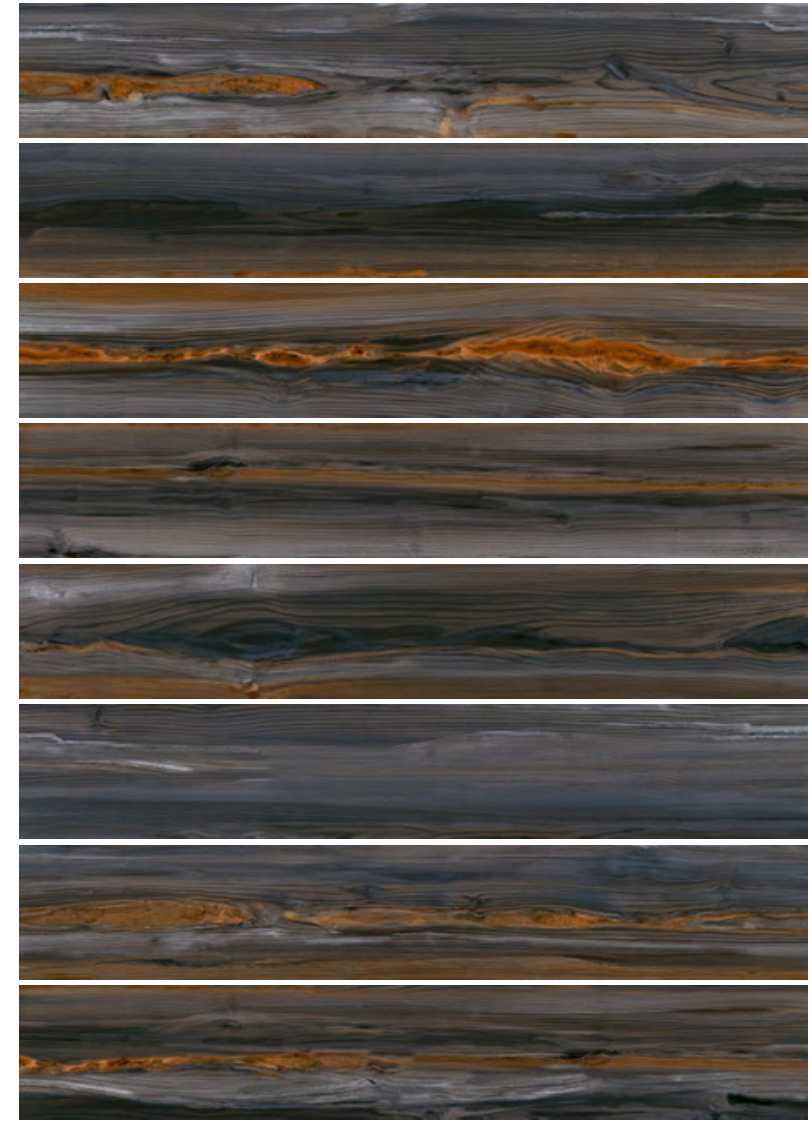

Metalwood

EBAT | SIZES

20x120
8"x48"

✦ sugar effect

Dark Blue
Koyu Mavi

Ürün Product Sırlı Porselen Glazed Porcelain (Rectified)	Ebat | Sizes (cm/in) 20x120 8"x48"	Kalınlık Thickness (mm) 8.2mm	Pieces Adet X	M² X	X	M² X	kg X	SKID Wgt Deviation (%) -/+ 3
			4	0.95	60	57	1055 kg