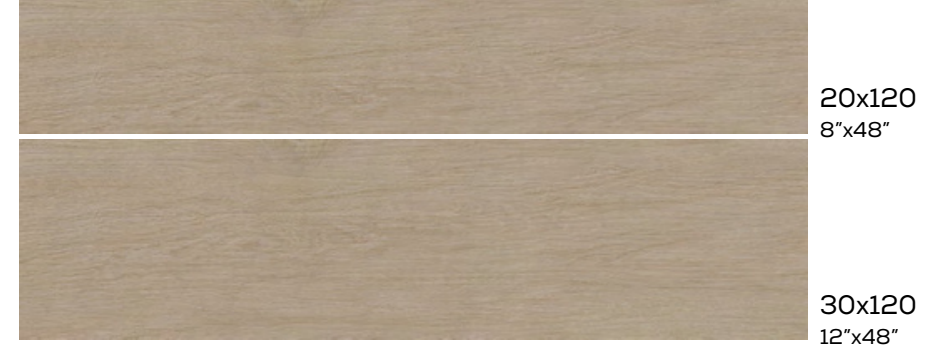

KAPTAN
DIŞ TİCARET

Timewood

EBAT | SIZES

20x120 30x120
8"x48" 12"x48"

Maple Akağaç