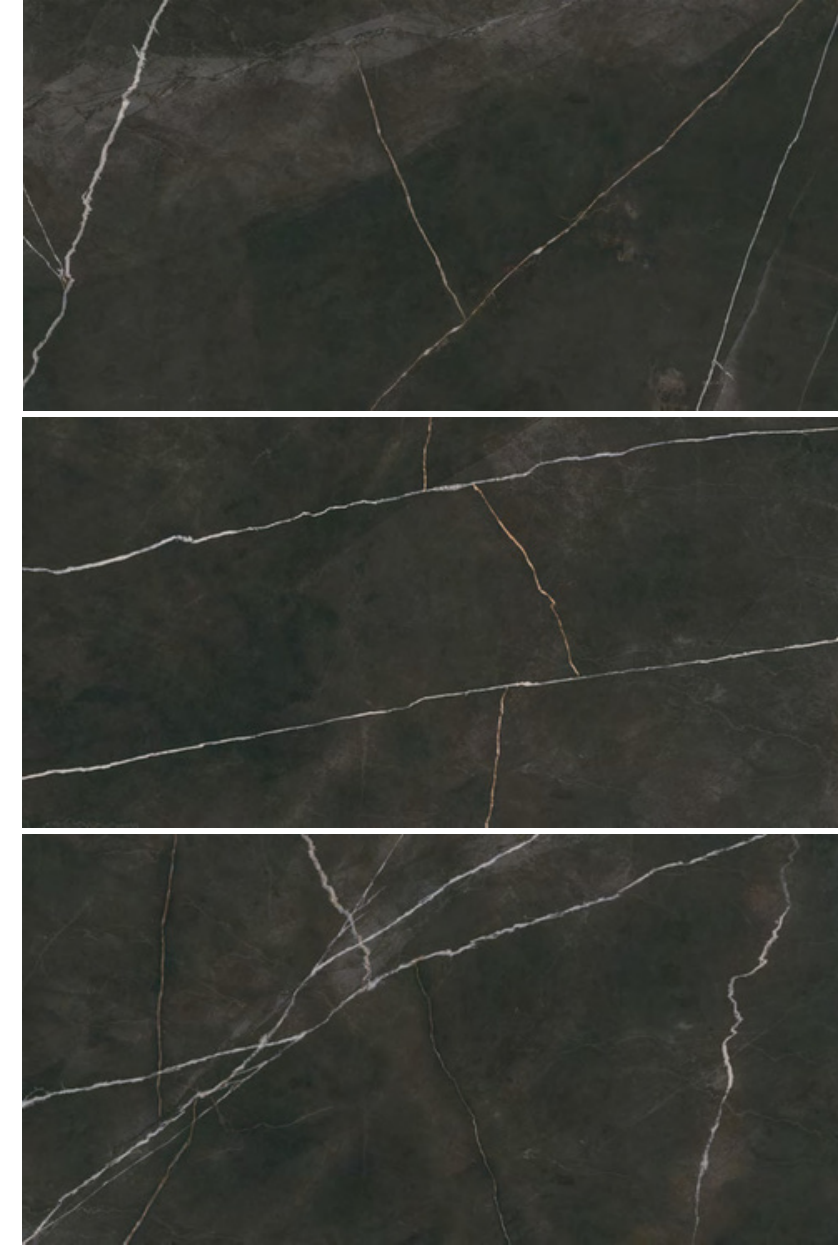

Black
Siyah

Ürün Product Sırlı Porselen Glazed Porcelain	Ebat | Sizes (cm/in)	Kalınlık Thickness (mm)	Pieces Adet X	M² X	X	M² X	kg X	SKID Wgt Deviation (%)
	60x120 24"x48"	8.2 mm	2	1.44	36	51.84	963.8 kg	-/+ 3