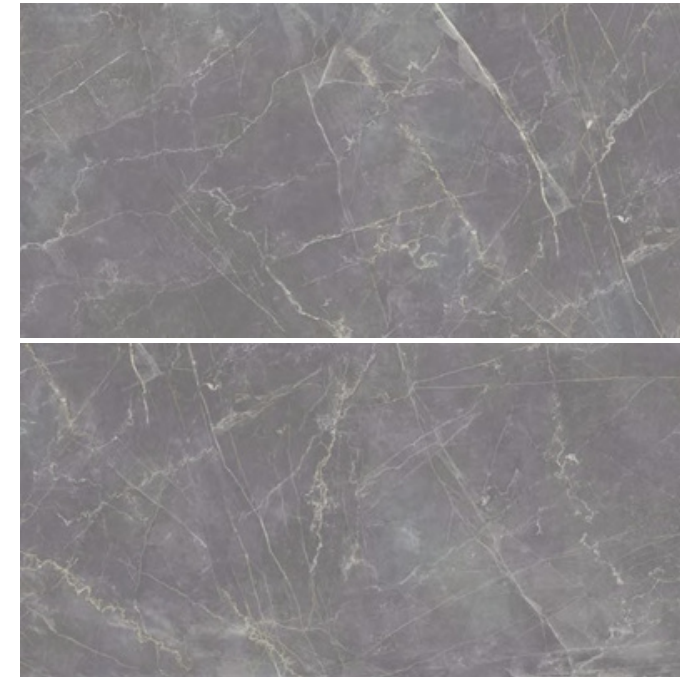

Grey
Gri

Ürün Product	Ebat | Sizes (cm/in)	Kalınlık Thickness (mm)	Pieces Adet	M² X	X	M² X	kg X	SKID Wgt Deviation (%)
Sırlı Porselen Glazed Porcelain	60x120 24"x48"	8.2mm	2	1.44	36	51,84	963,8 kg	-/+ 3