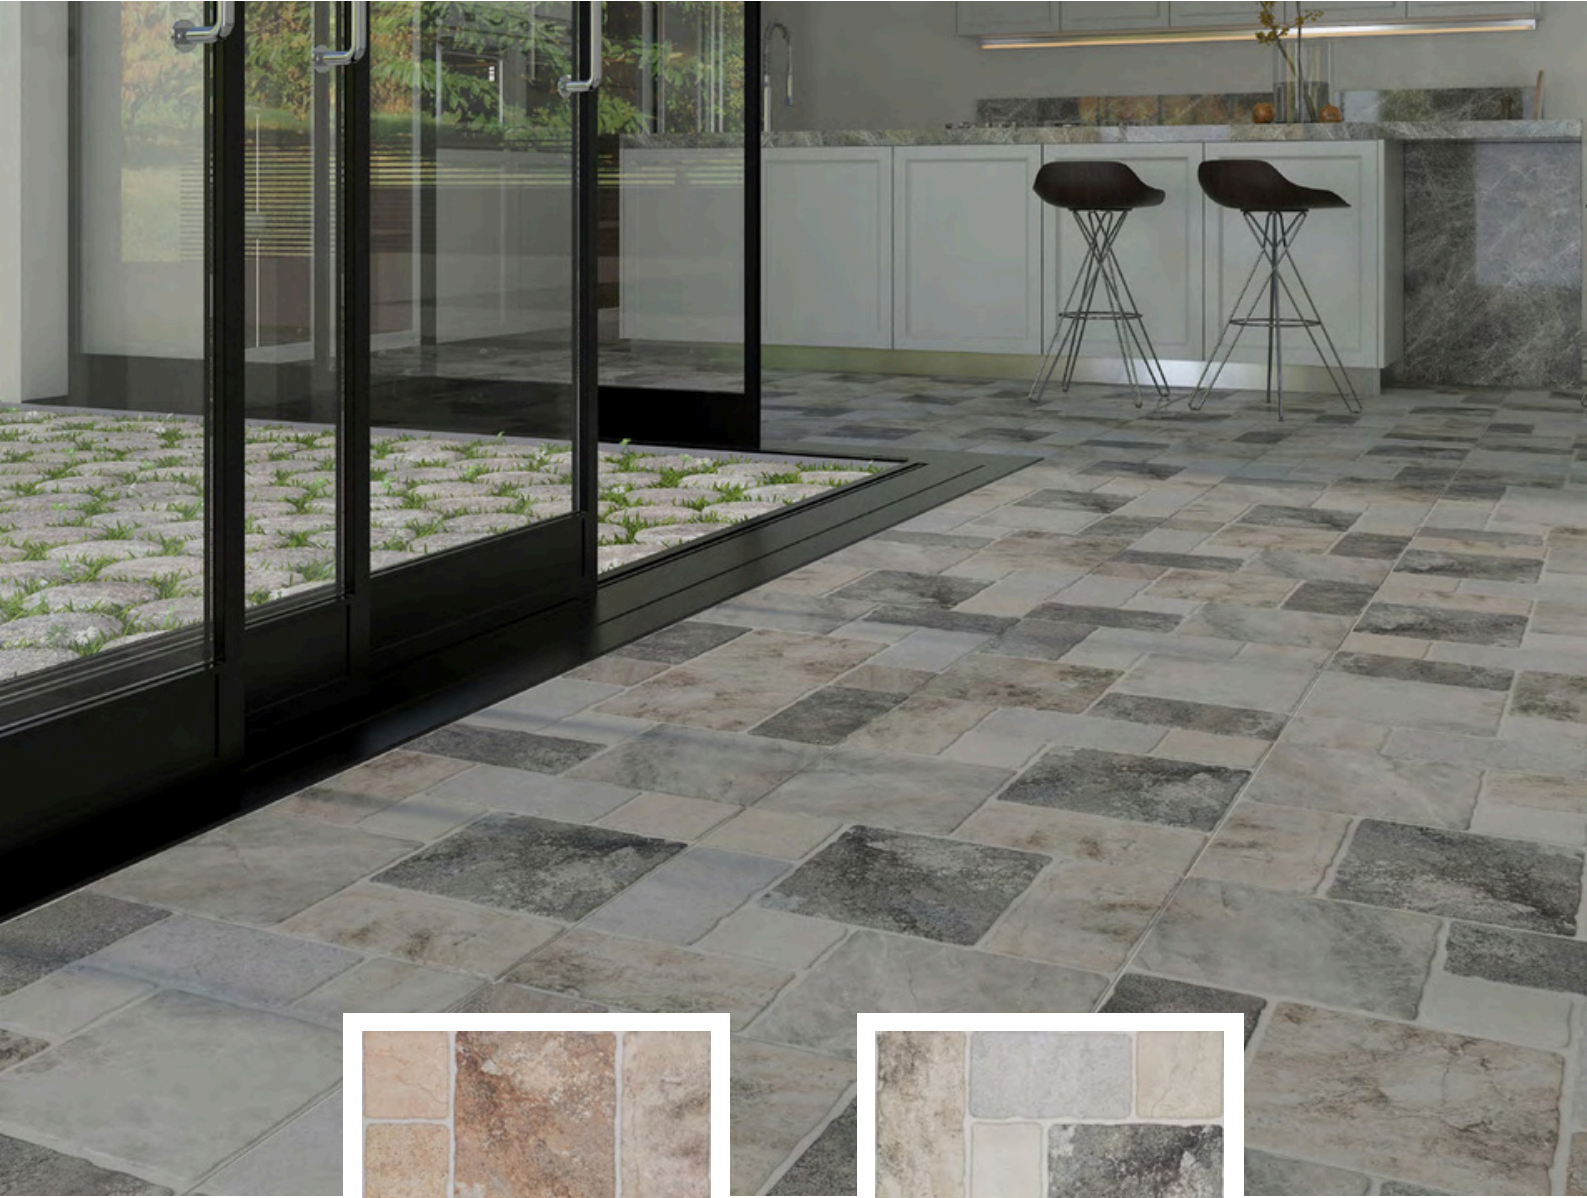

Nebula

EBAT | SIZES

45x45
18"x18"

EBAT | SIZES

50x50
20"x20"

Vega

Beige
Bej

Grey
Gri