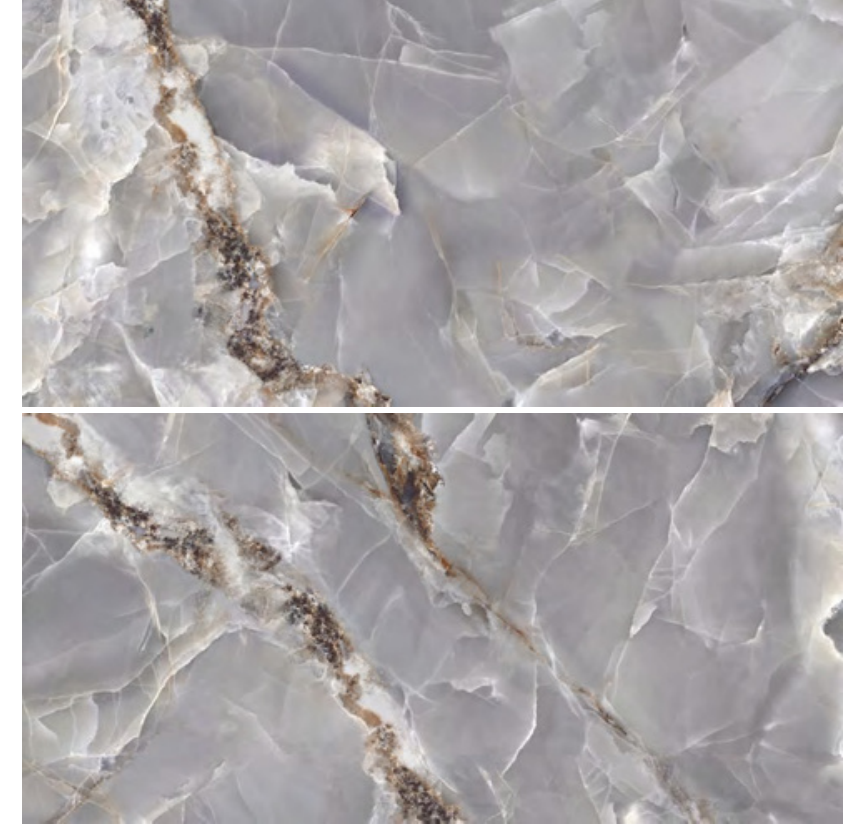

EBAT | SIZES

60x120 80x160
24"x48" 32"x64"

Grey
Gri