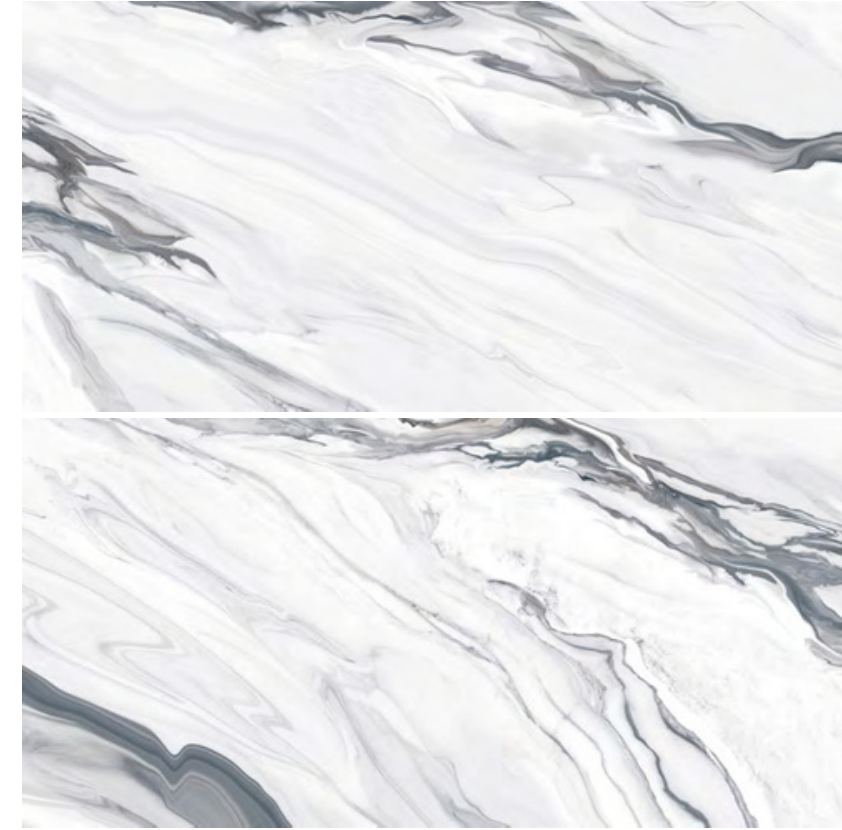

EBAT | SIZES

30x60 60x120
12"x24" 24"x48"

Grey
Gri