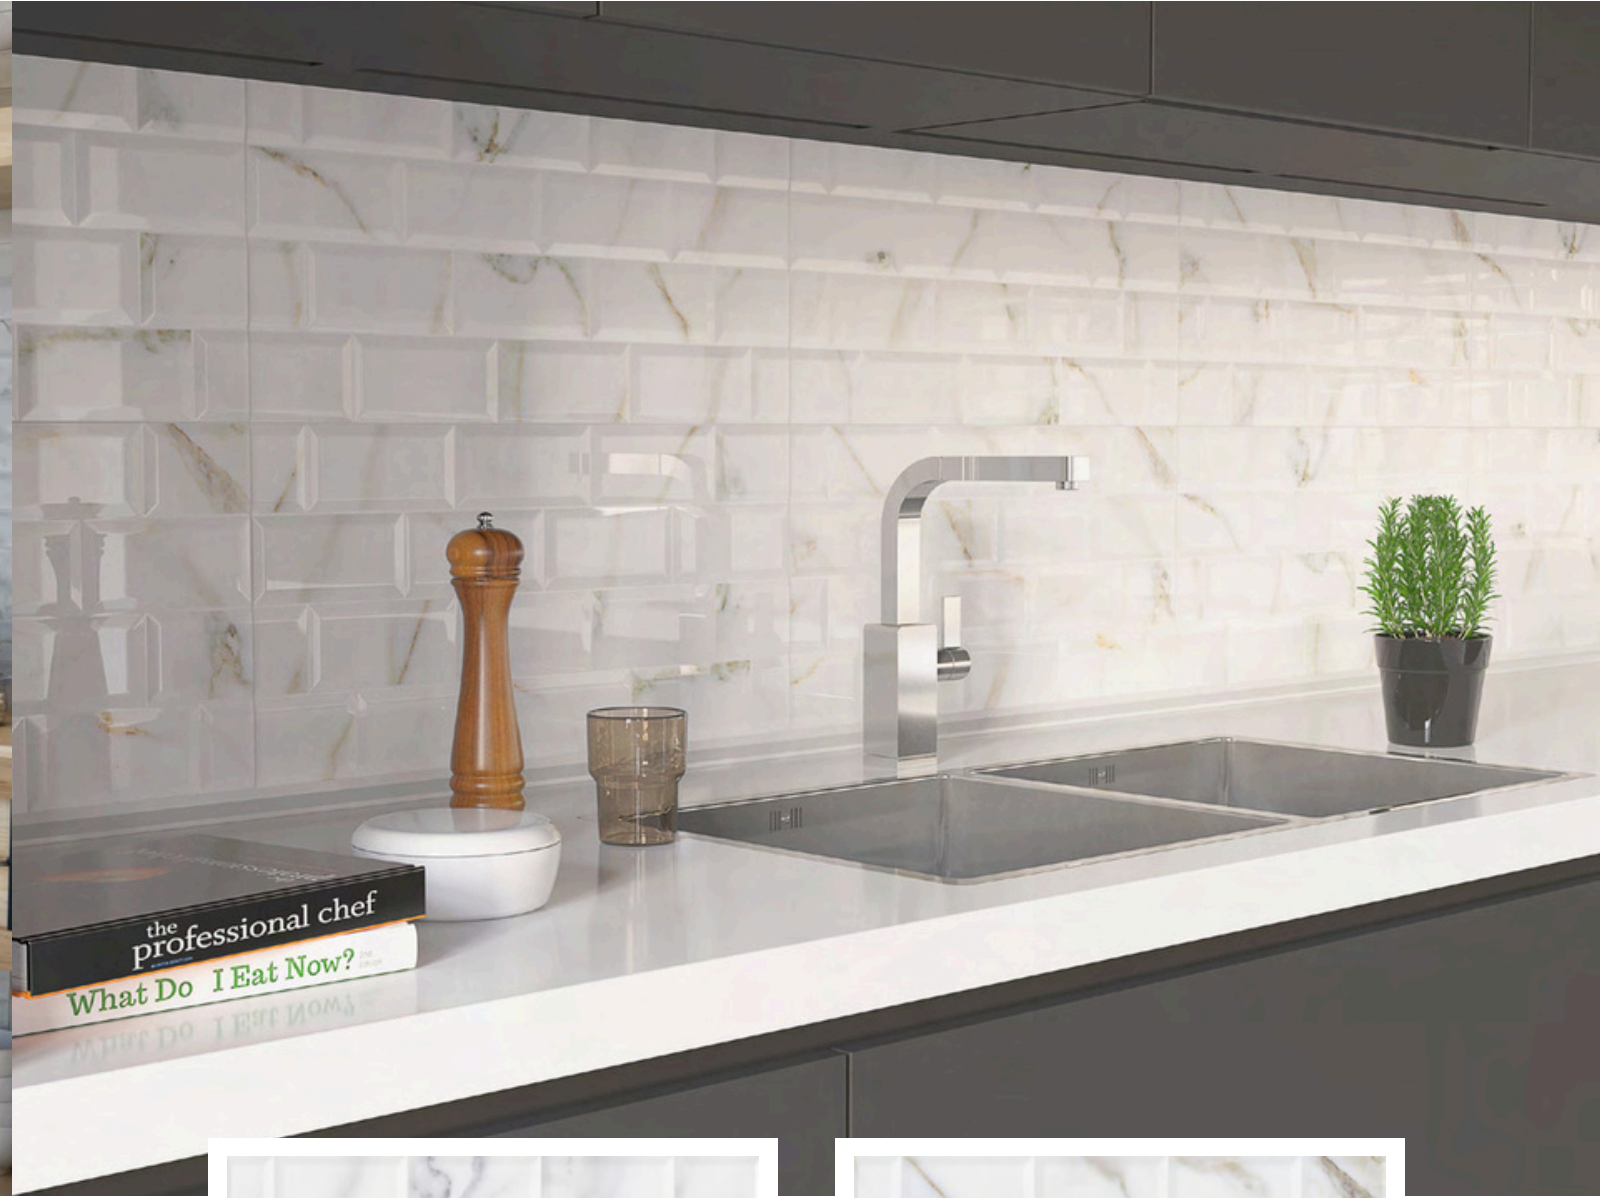

Marmara Mozaik

EBAT | SIZES

30x60
12"x24"

KAPTAN
DIŞ TİCARET

EBAT | SIZES

30x60
12"x24"

Bodrum

White
Beyaz