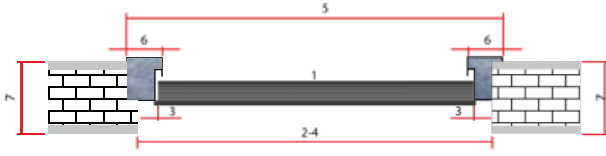

Corner Kasa Corner Frame