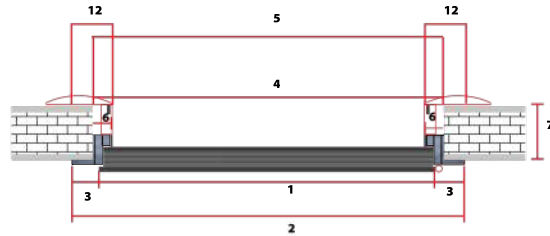

İtalyan Kasa Italian Frame