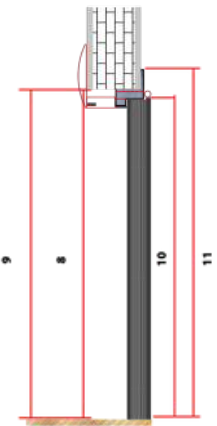

İtalyan Kasa Italian Frame