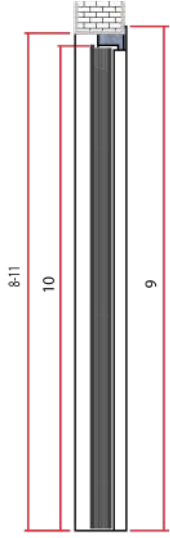

Corner Kasa Corner Frame